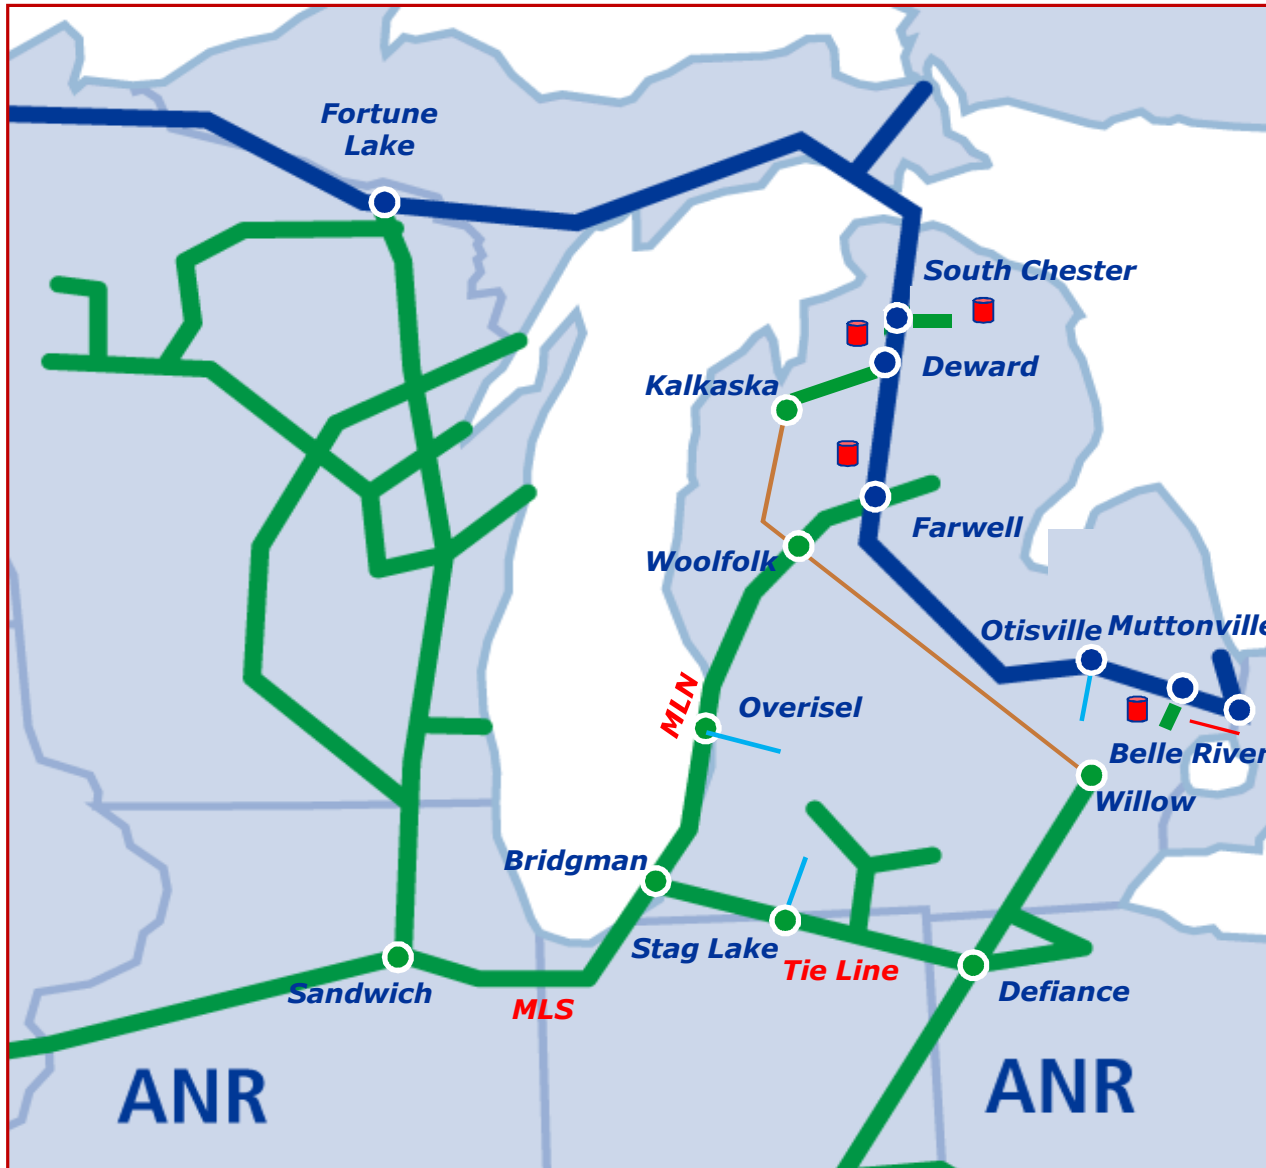

DTE Option – Muttonville to Farwell

Storage	
Great Lakes	
ANR	
DTE Gas	
Consumers	
Vector	